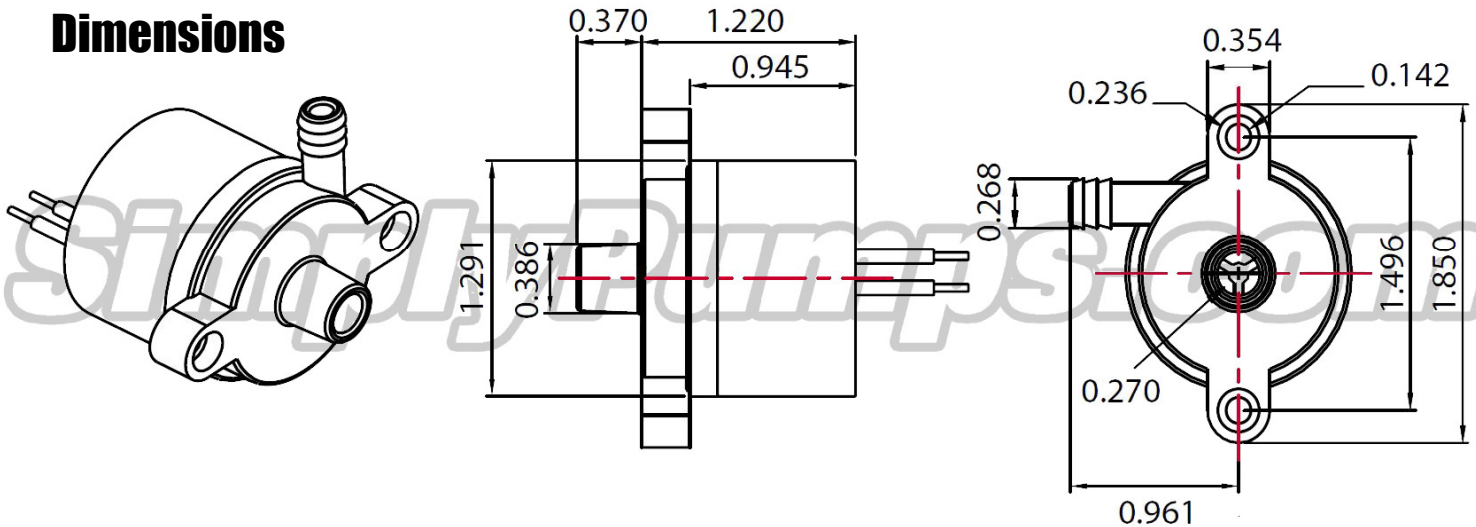

data sheet model DM212

DYNAMax pump series™

Features

- Brushless motor with internal driver
- Quiet and extremely durable
- 20,000 hour life expectancy
- Magnetically coupled impeller
- Can be submersed or used in-line
- Removable screen for in-line use
- Specifications can be customized
- Long life ceramic impeller shaft
- Our best-selling pump

Dimensions

Specifications

- 12 VDC - 0.6 amps – 7.2 watt
- Flow Rate: 37 GPH or 2.4 l/min
- 0.375" inlet tubing, inlet ID 0.270", OD 0.375"
- 0.250" outlet tubing, outlet ID 0.170", OD 0.268"
- Weight: 1.9 ounces
- Lead wires: UL2464 - AWG24 - 39 inches long