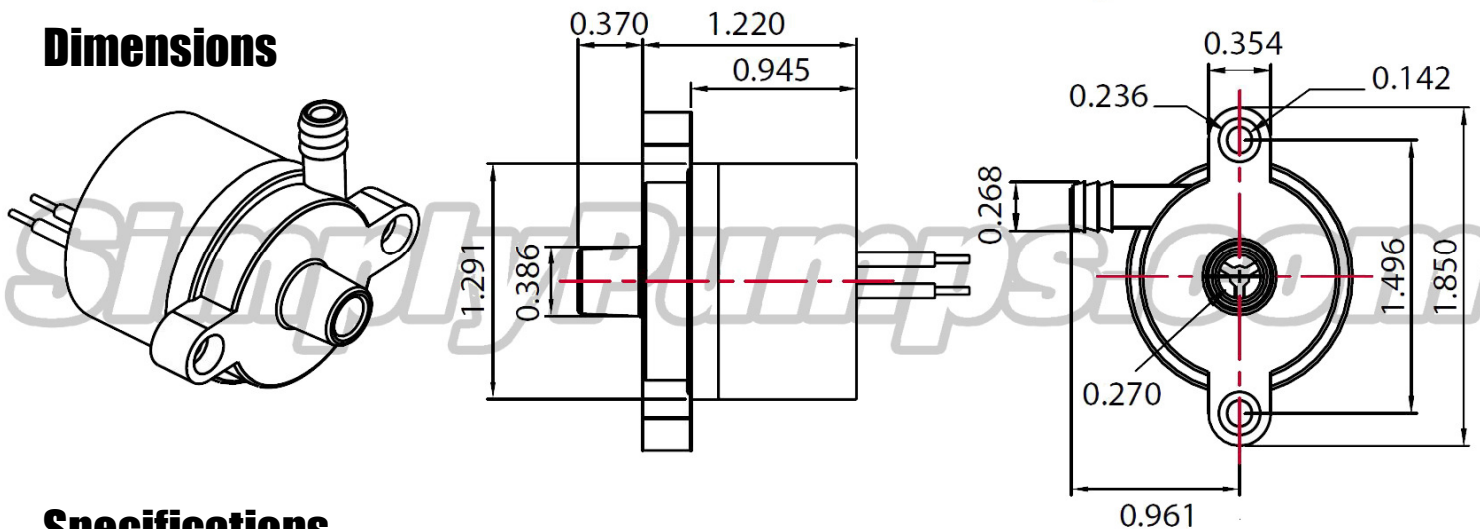

### Dimensions

### Specifications

- 12 VDC - 0.5 amps – 6.0 watt
- Flow rate: 37 GPH or 2.4 l/min
- 0.375" inlet tubing, inlet ID 0.270", OD 0.375"
- 0.250" outlet tubing, outlet ID 0.170", OD 0.268"
- Weight pump: 1.9 ounces, controller: 2.0 ounces
- Controller dimensions: 3.000 x 2.100 x 1.500 inches
- 20 AWG power leads 10 inches long