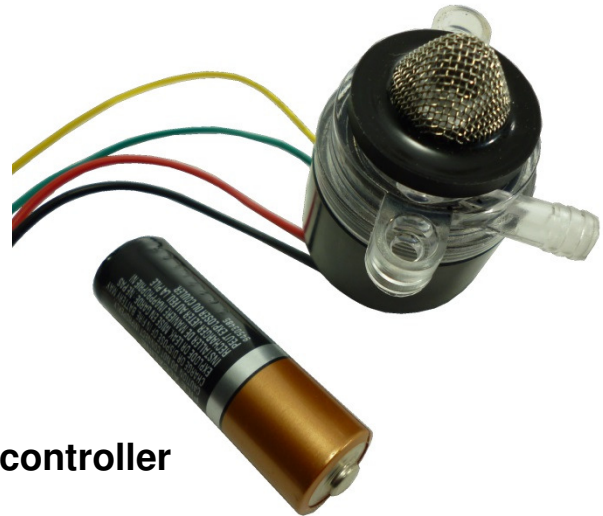

### Features

- Long life brushless motor
- External variable speed flow controller
- Quiet and extremely durable
- 20,000 hour life expectancy
- Magnetically coupled impeller
- Can be submersed or used in-line
- Removable screen for in-line use
- Specifications can be customized
- Long life ceramic impeller shaft
- 36 inch 22 AWG lead between pump and controller

### Specifications

- 12 VDC - 0.5 amps – 6.0 watt
- Flow rate: 37 GPH or 2.4 l/min
- 0.375" inlet tubing, inlet ID 0.270", OD 0.375"
- 0.250" outlet tubing, outlet ID 0.170", OD 0.268"
- Weight pump: 1.9 ounces, controller: 2.0 ounces
- Controller dimensions: 3.000 x 2.100 x 1.500 inches
- 20 AWG power leads 10 inches long