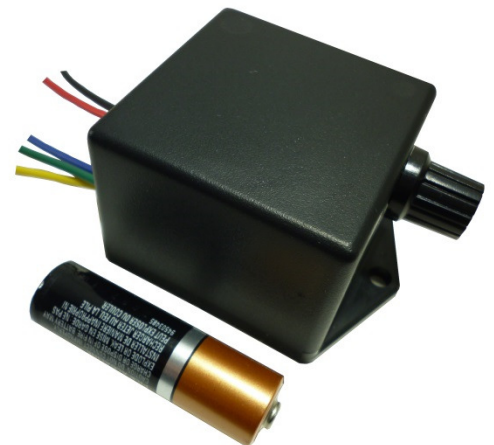

### Features

- Long life brushless motor
- External variable speed flow controller
- Quiet and extremely durable
- 20,000 hour life expectancy
- Magnetically coupled impeller
- Can be submersed or used in-line
- Removable screen for in-line use
- Specifications can be customized
- Long life ceramic impeller shaft
- 36 inch 22 AWG lead between pump and controller

### Specifications

- 12 VDC - 0.5 amps – 6.0 watt
- Flow rate: 37 GPH or 2.4 l/min
- 0.375" inlet tubing, inlet ID 0.270", OD 0.375"
- 0.250" outlet tubing, outlet ID 0.170", OD 0.268"
- Weight pump: 1.9 ounces, controller: 2.0 ounces
- Controller dimensions: 3.000 x 2.100 x 1.500 inches
- 20 AWG power leads 10 inches long