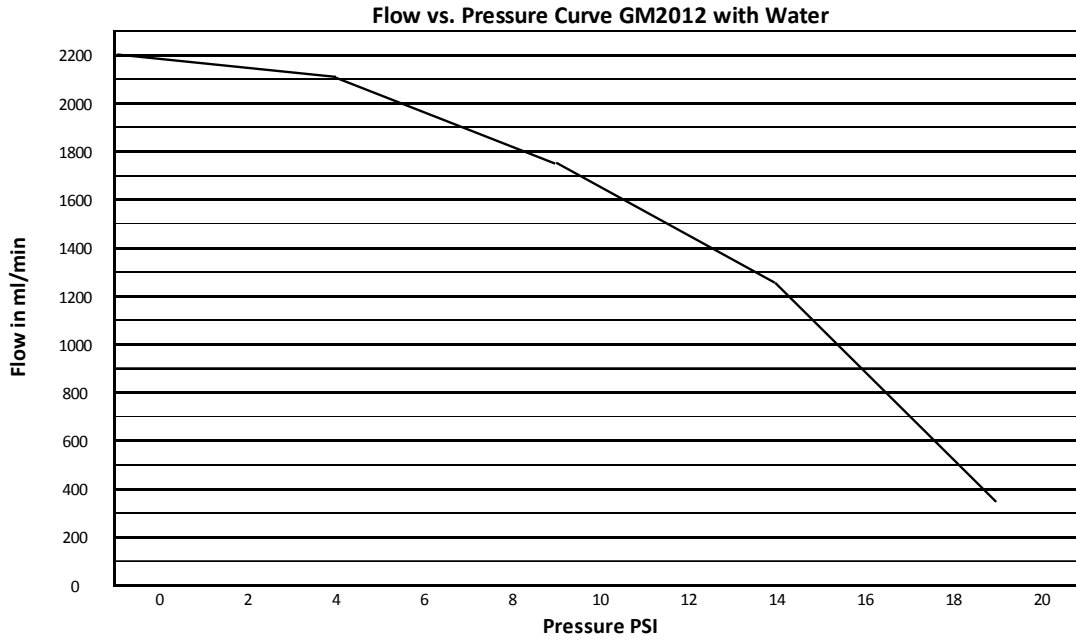

data sheet

model GM2012

model GM2024

SimplyPumps.com

724-864-5959