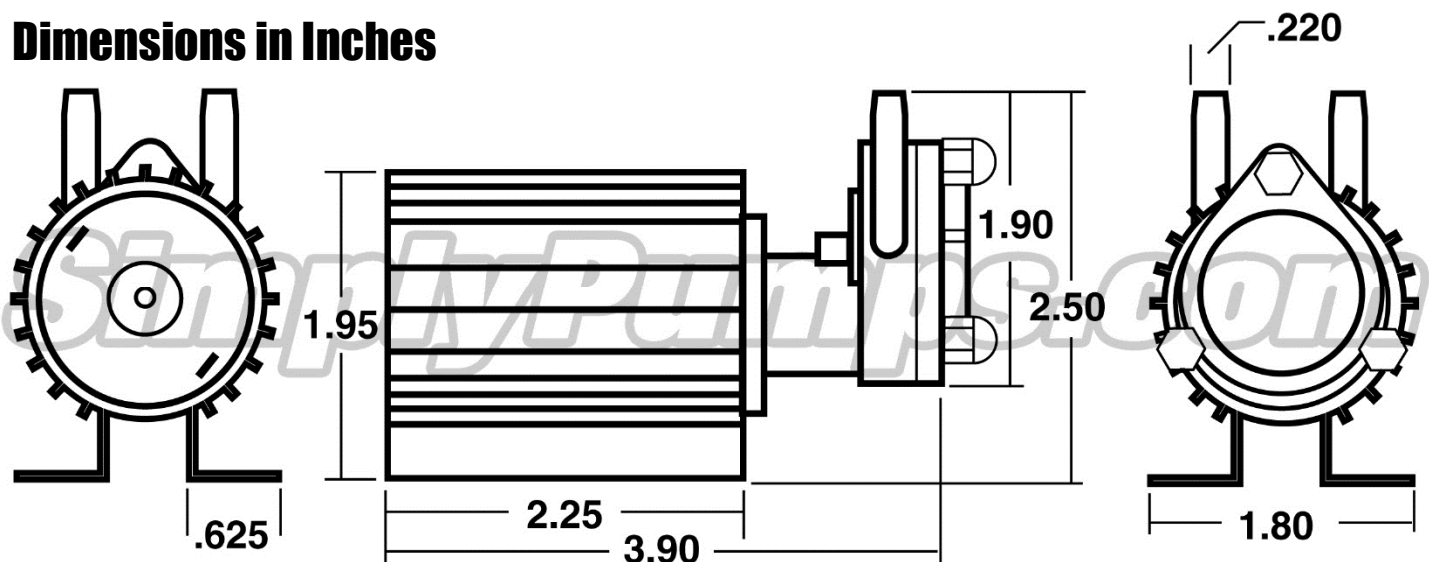

data sheet

model GM2012

model GM2024

Features

- Self-priming
- Delrin gears and pump head
- Shaft seal material see chart
- Reversible flow
- Compatible with water, salt water, motor oil, glycol, and hydraulic oil
- Brushless versions available
- Flow rate is variable by adjusting voltage or PWM

Dimensions in Inches

Specifications

- 12 VDC - 2.5 amps - 30 watt , 24 VDC - 1.25 amps - 30 watt
- Maximum flow rate: 34 GPH or 2200 ml/min
- Maximum suction lift: 10 feet wet and 12 inch dry
- Dimensions: 4.000 x 1.750 x 2.630 inches, weight: 8.0 Ounces
- Inlet/Outlet tubing ID: 0.187 (3/16") inches
- Maximum fluid temperature: 150° F
- Pressure: 20 psi

SimplyPumps.com

724-864-5959

data sheet

model GM2012

model GM2024

SimplyPumps.com

724-864-5959

data sheet
model GM2012
model GM2024

Series 2000 Gear Pump Model Variations

Model Number	Motor Type	Gear Type	Shaft Seal	VDC IN
GM2012.DB	Brushed	Delrin	BUNA	12
GM2012.DV	Brushed	Delrin	Viton	12
GM2024.DB	Brushed	Delrin	BUNA	24
GM2024.DV	Brushed	Delrin	Viton	24
GMB2101	Brushless	Delrin	BUNA	12 - 30
GMB2103	Brushless	Delrin	Viton	12 - 30
GMB2104	Brushless	Delrin	AFLAS	12 - 30