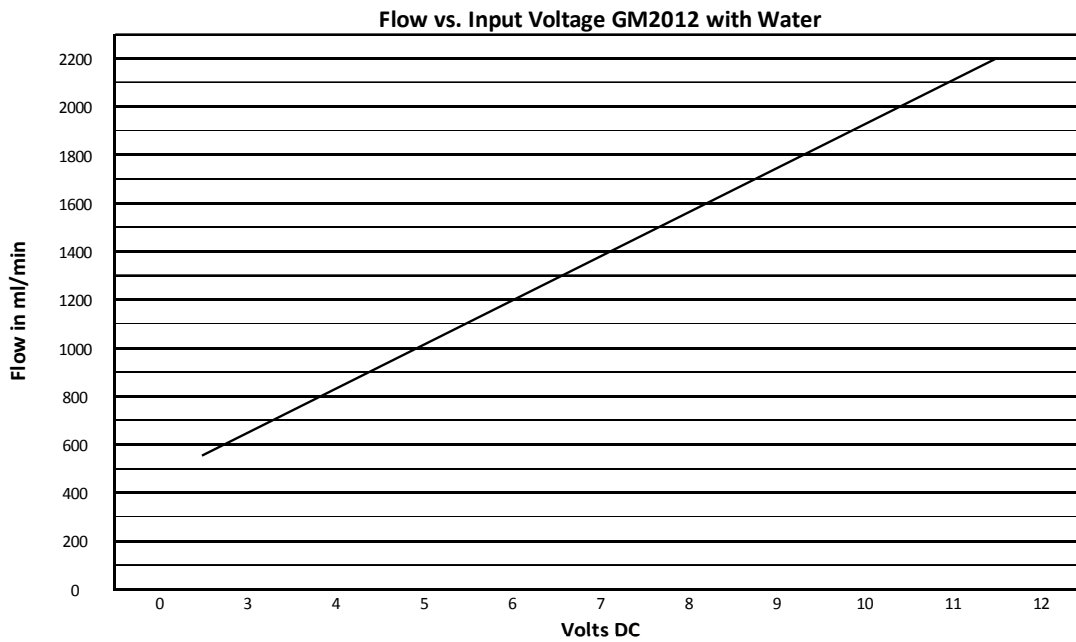

data sheet

model GM2012

model GM2024

SimplyPumps.com

724-864-5959