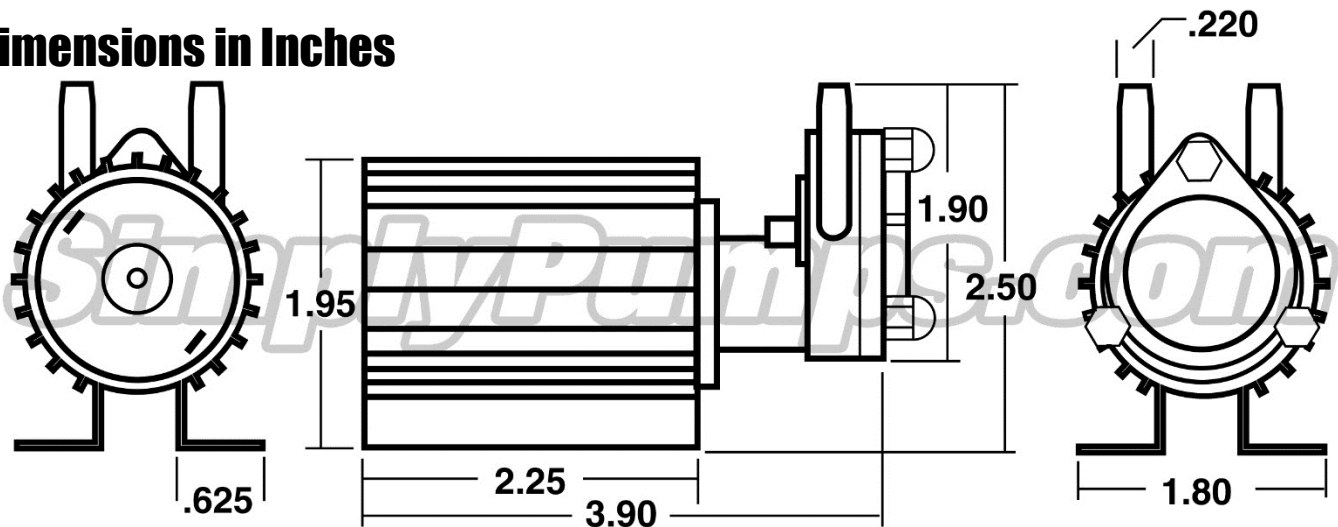

### Dimensions in Inches

### Specifications

- 12 VDC - 1.0 amps - 12 watt
- Maximum flow rate: 31 GPH or 2000 ml/min
- Maximum suction lift: 8 feet wet and 12 inch dry
- Dimensions: 4.000 x 1.750 x 2.630 inches
- Weight: 9.0 Ounces
- Inlet/Outlet tubing ID: 0.187 (3/16") inches
- Maximum fluid temperature: 150 °F