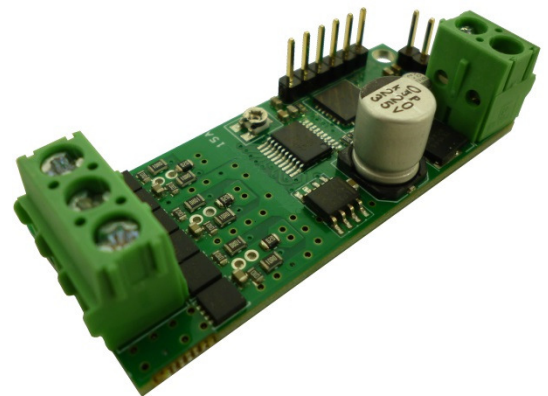

SimplyPumps.com™

724-864-5959