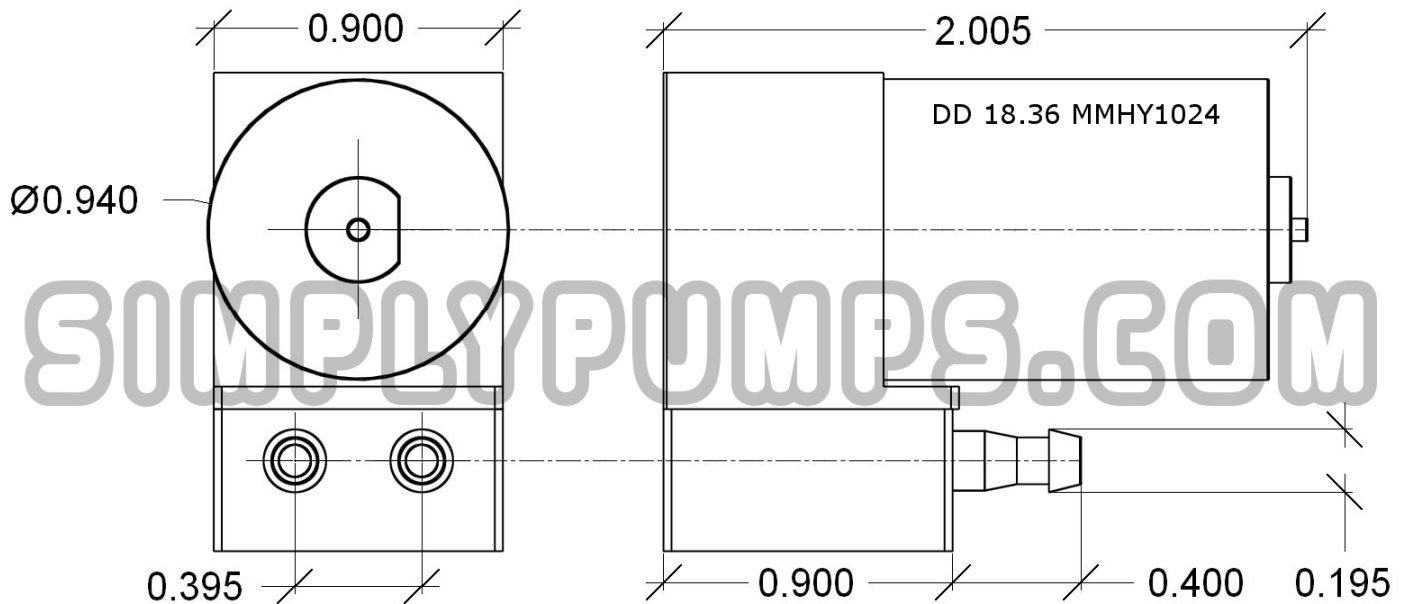

## Dimensions

## Specifications

- 24 VDC - 0.125 amps – 3 watt
- Flow Rate: 100 ml/min
- Inlet outlet tubing ID: 5/32" ID
- Dimensions: 2.005 x 0.940 x 1.500
- Weight: 2.5 ounces
- Lead wires: 18 inches long